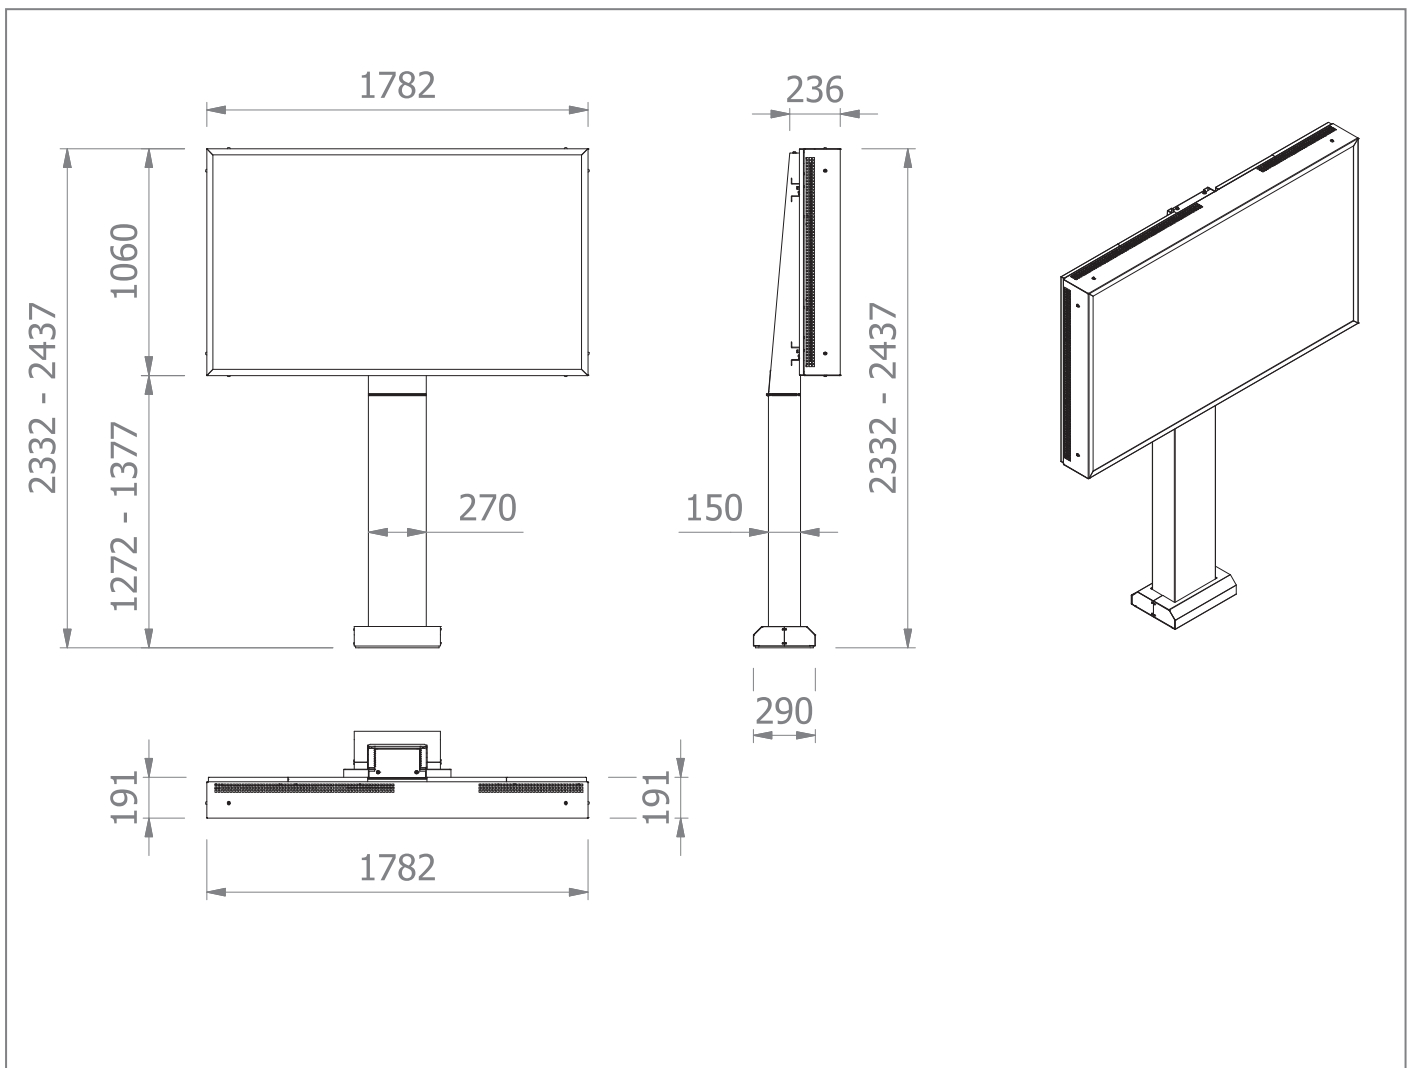

ScreenOut® OH 75 Landscape

Outdoor totem for Samsung OH 75 series

Item no.: 5885

- Outdoor totem with highly weather proof and corrosion resistant plastic powder coating
- Designed for the screens of the Samsung OH 75 model series
- Landscape format
- Matching screen mount for Samsung OH displays
- Ambient temperature range from -30° C to +50° C (Display)
- ±3° levelling possible if necessary
- Can be mounted at 2 heights
- Concealed cable routing, one cable outlet located in the base for maximum security
- Standard version designed for permanent installation by using a foundation*. Hagor provides a dimensioned drawing of the required hole pattern
- Highly weather proof and corrosion resistant plastic powder coating
- Colour: black (RAL 9005)

* Attention! The foundation plan must be requested by the customer from a structural engineering office and adapted to the local conditions.
In case of a free installation, please inform yourself about the prevailing wind loads on site.

Technical changes reserved. | ScreenOut® is a registered trademark of HAGOR Products GmbH.