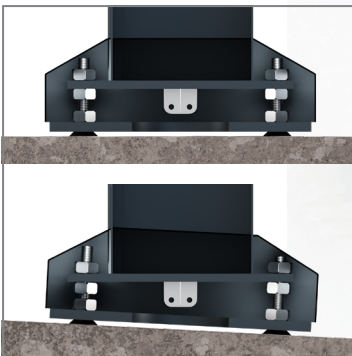

Concealed cable routing

Levelling $\pm 3^\circ$ possible if necessary