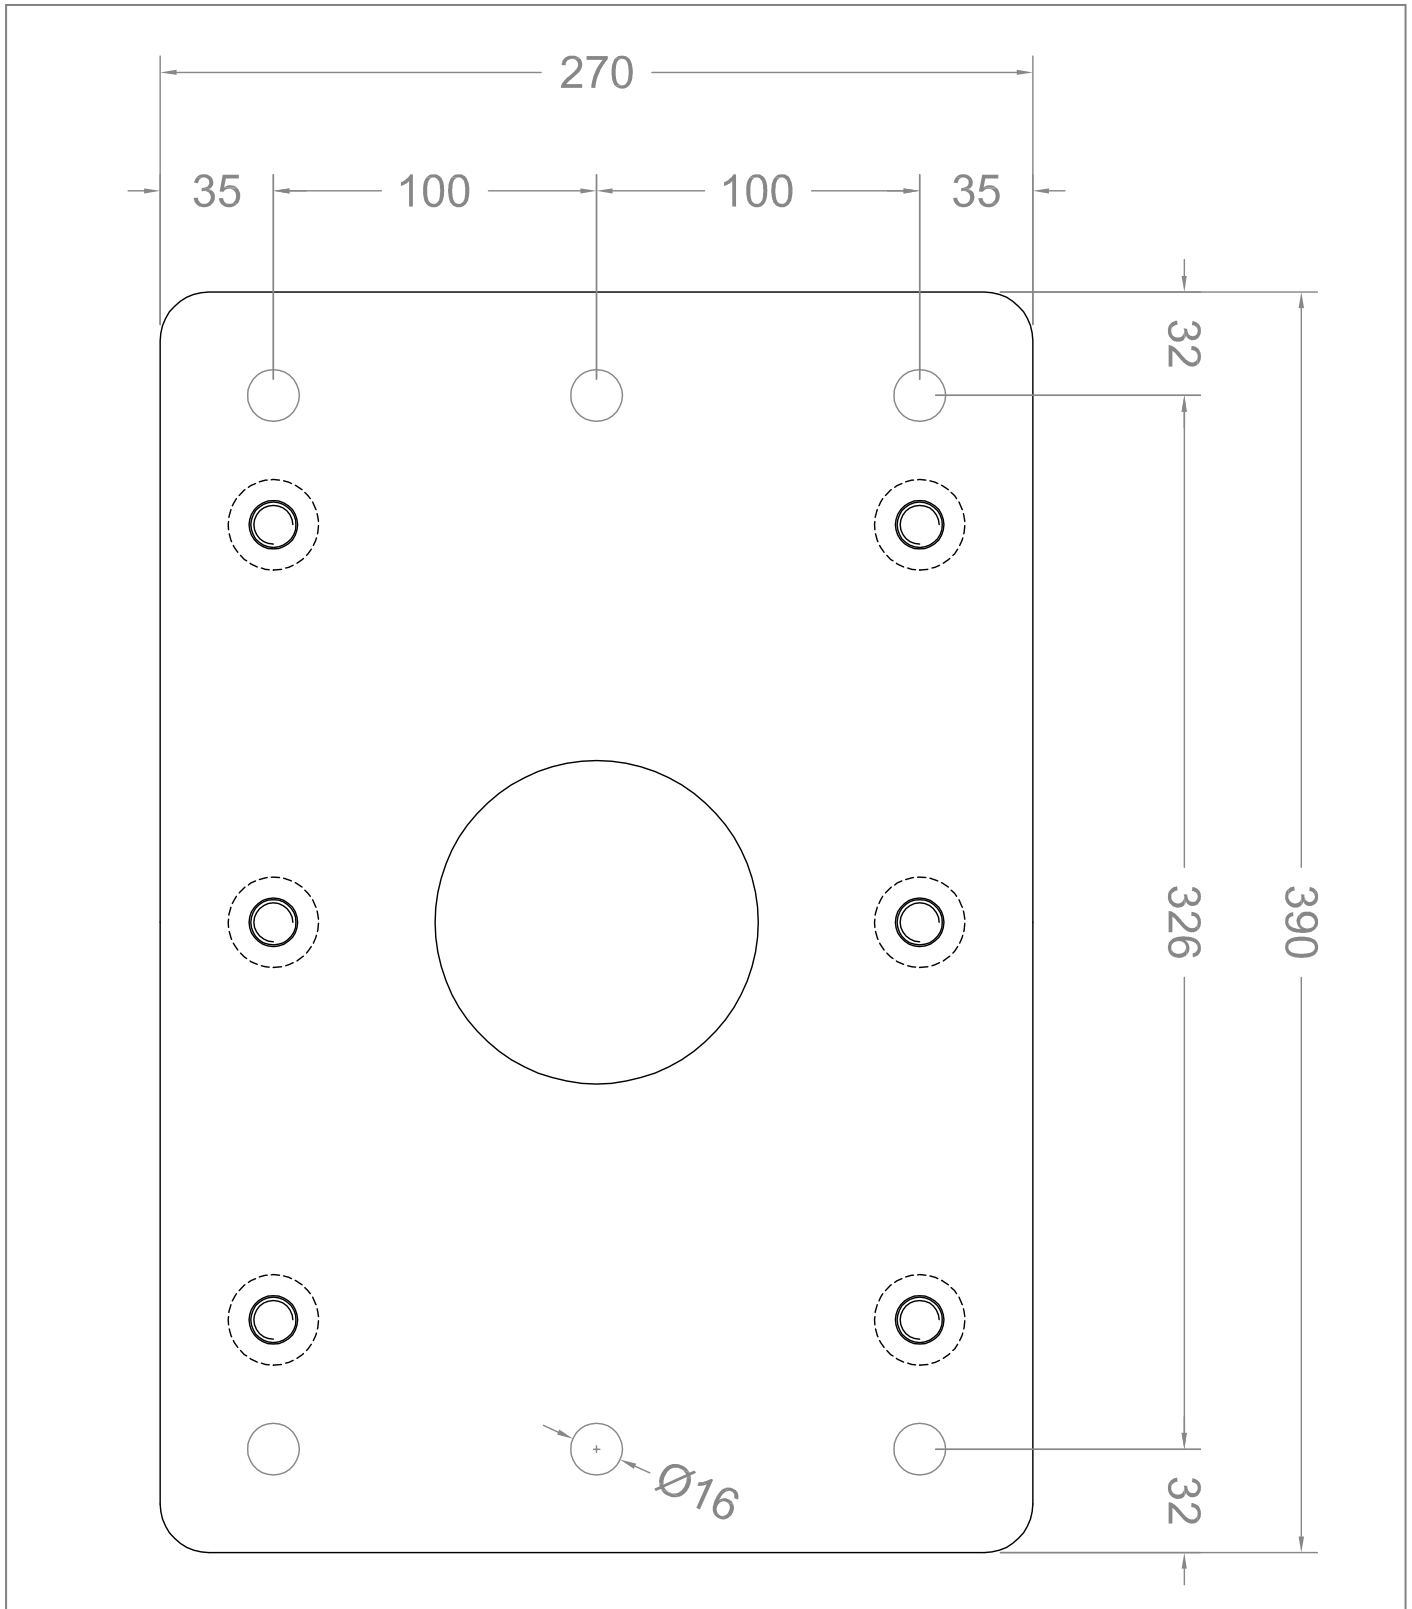

ScreenOut® OH 75 Landscape

Outdoor totem for Samsung OH 75 series

Item no.: 5885

* Attention! The foundation plan must be requested by the customer from a structural engineering office and adapted to the local conditions.
In case of a free installation, please inform yourself about the prevailing wind loads on site.

Technical changes reserved. | ScreenOut® is a registered trademark of HAGOR Products GmbH.